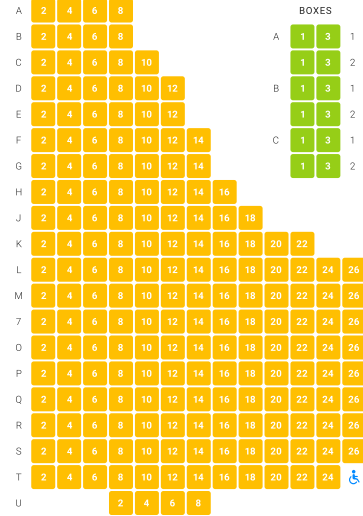

STAGE

SEATING BREAKDOWN