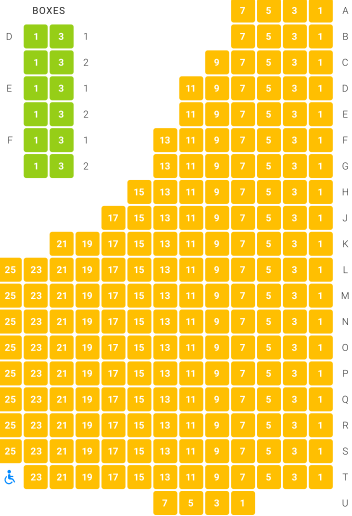

STAGE

SEATING BREAKDOWN