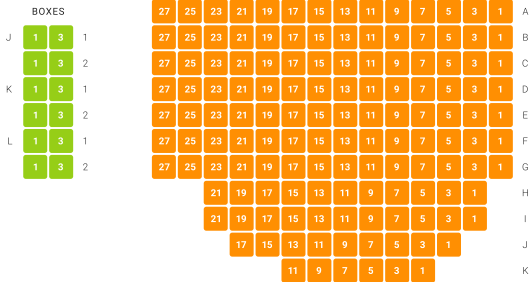

STAGE

SEATING BREAKDOWN