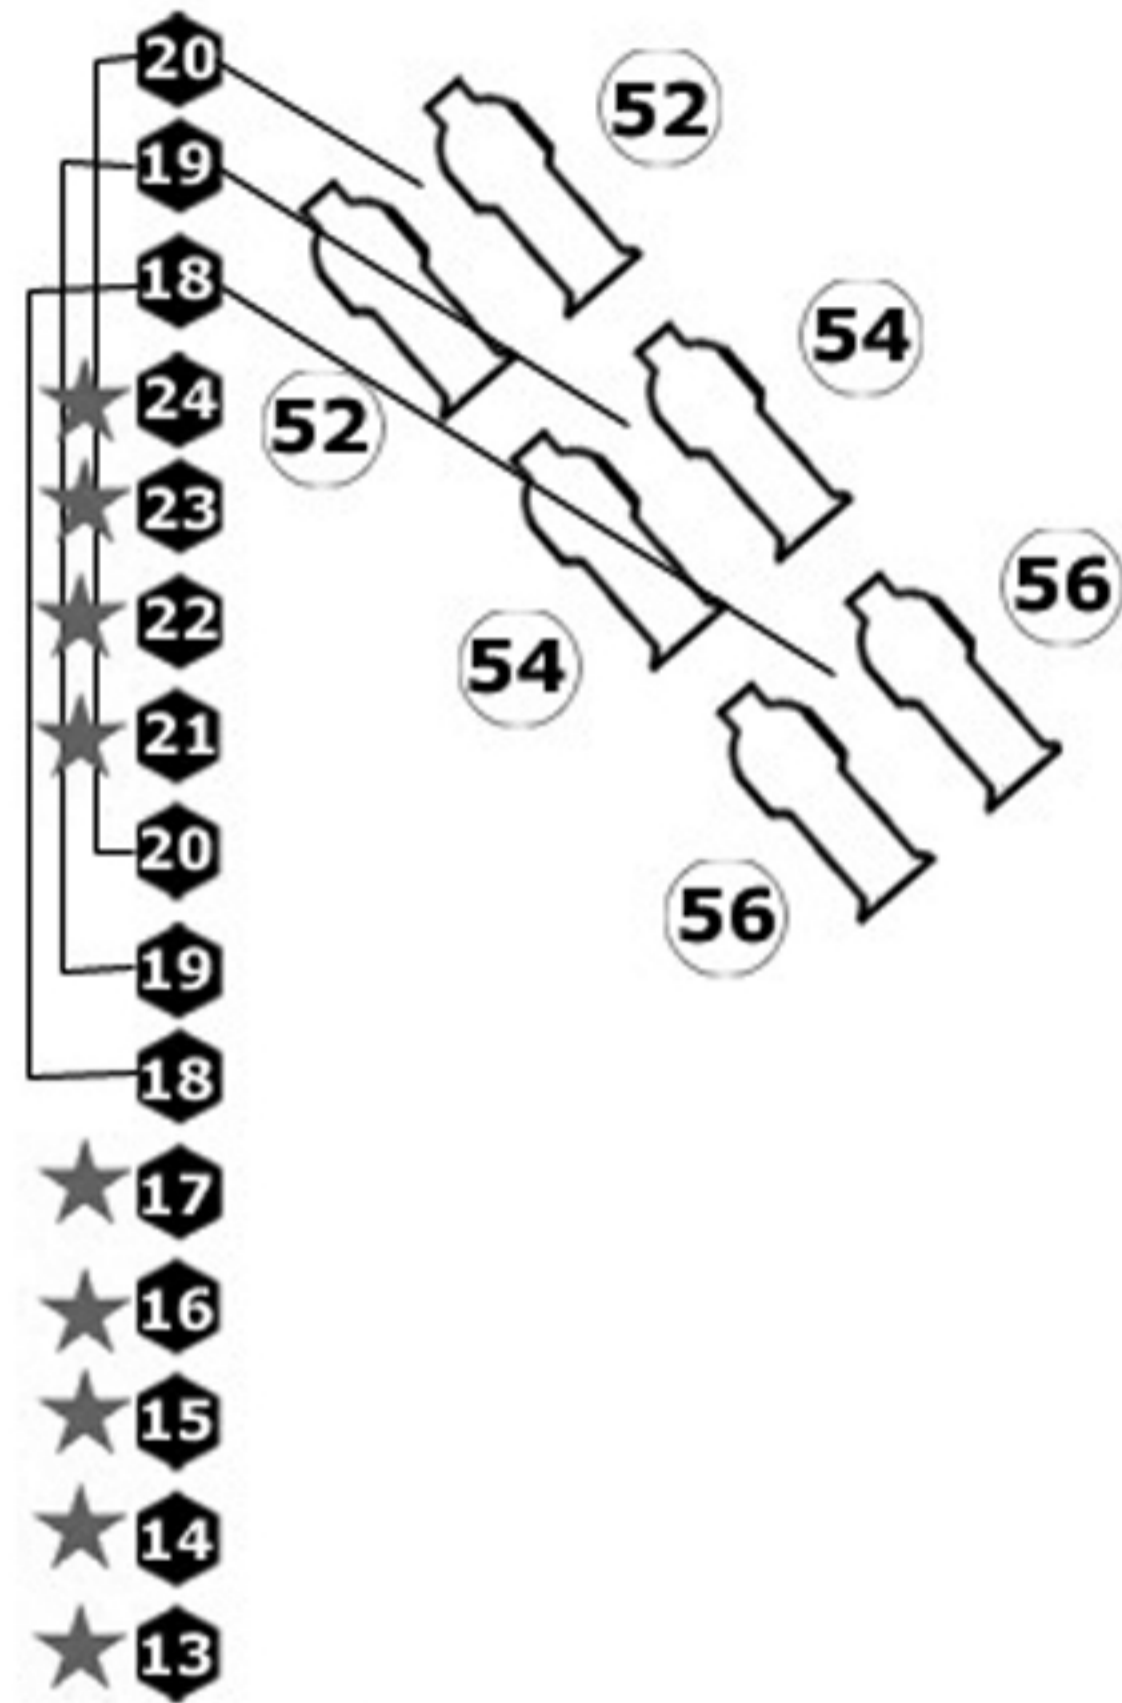

BOX BOOM - House Right

BOX BOOM - House Left

First Electric

96 Way CD80 2.4KW Dimmers - SR →  
Dimmers 80 through 96 are Houselights

ETC Expression 3 Console - SR  
Can be relocated to Front of House

SPRECKELS THEATRE

# Lighting Plot

REVISION NOTES:

PLATE:

5

REVISED: 4/23/07  
ORIGINAL DRAFT: 04/23/07

SCALE: 1/4" = 1'-0"