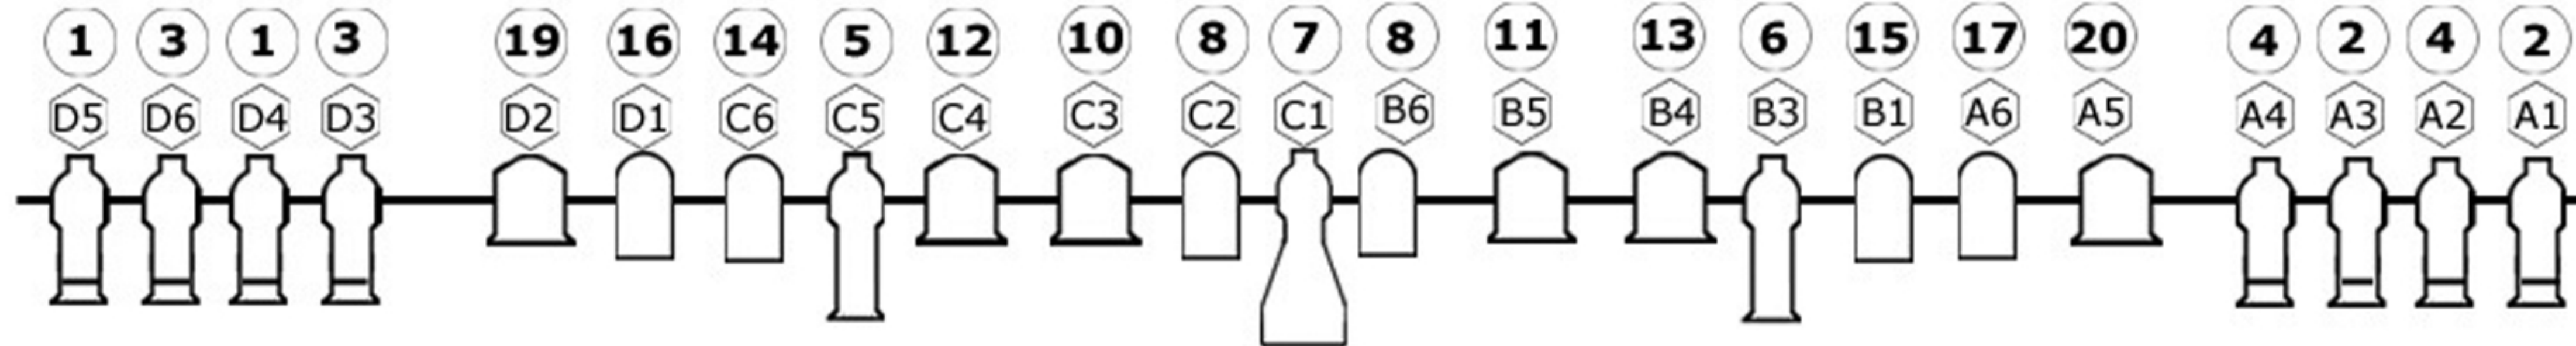

BOX BOOM - House Right

BOX BOOM - House Left

First Electric

96 Way CD80 2.4KW Dimmers - SR →  
Dimmers 80 through 96 are Houselights

ETC Expression 3 Console - SR  
Can be relocated to Front of House

SPRECKELS THEATRE

# Lighting Plot

REVISION NOTES:

PLATE:

5

REVISED: 4/23/07  
ORIGINAL DRAFT: 04/23/07

SCALE: 1/4" = 1'-0"