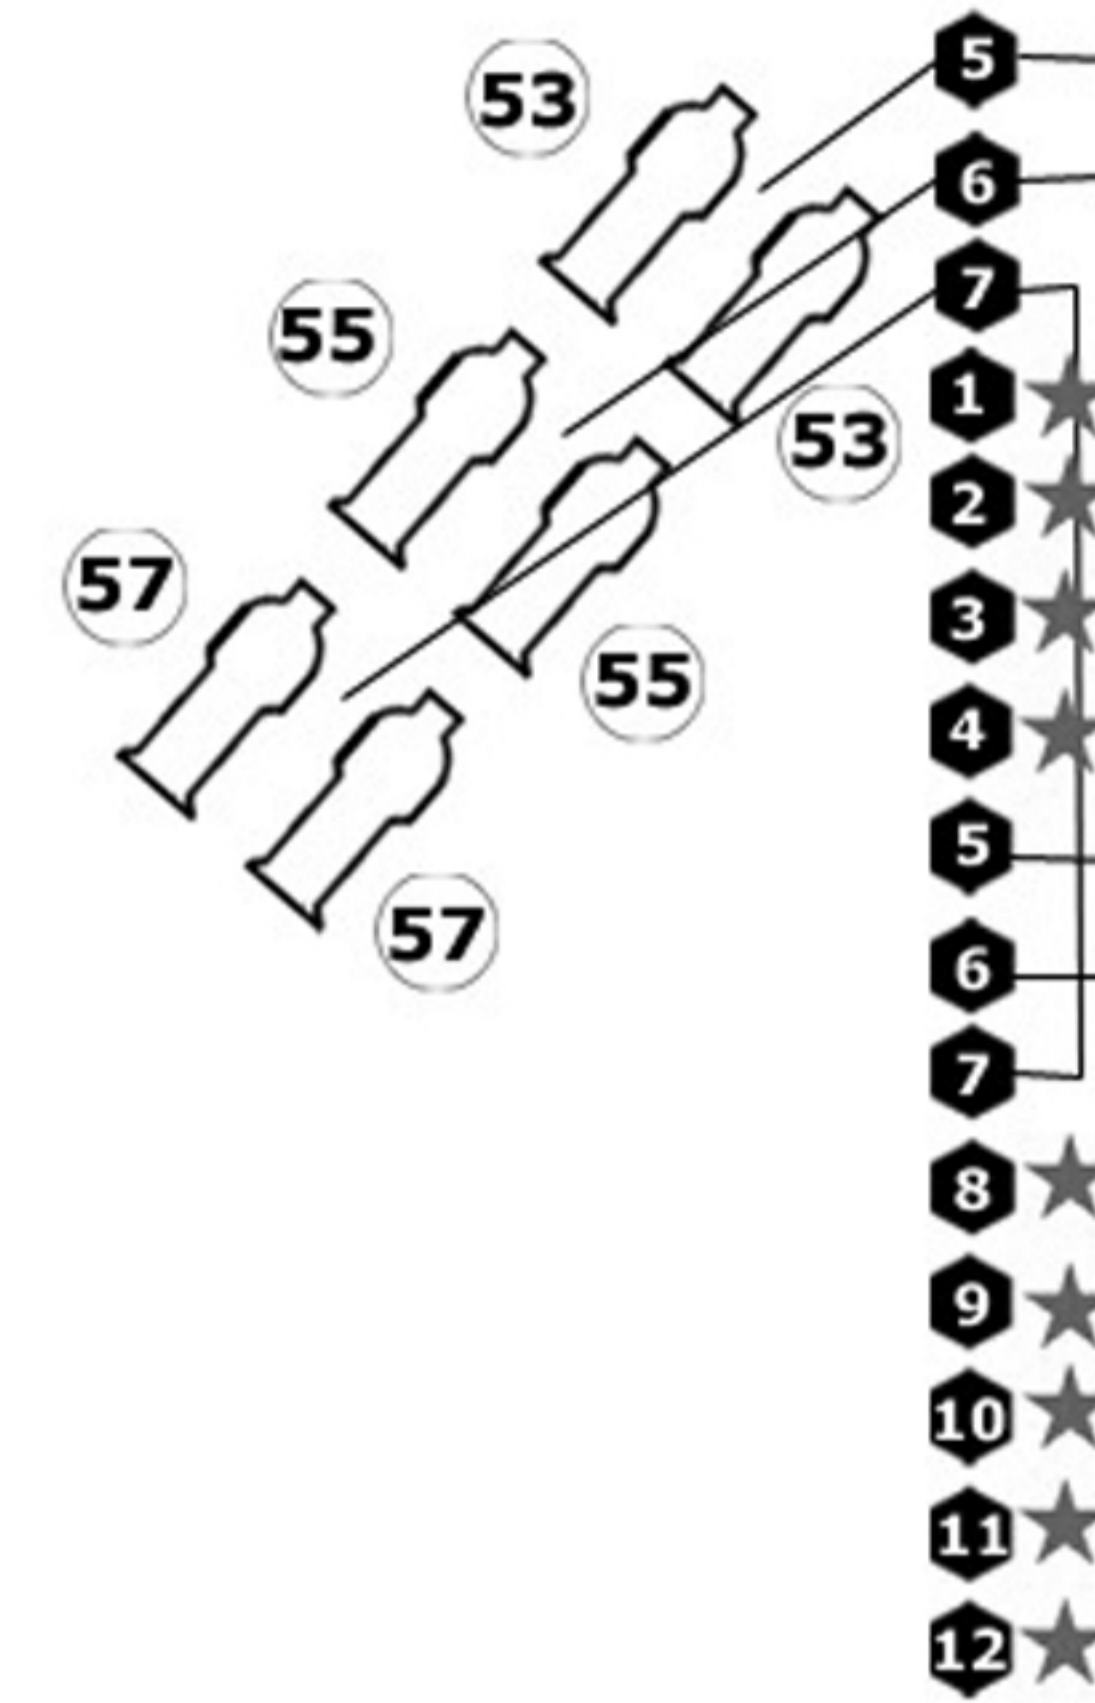

BOX BOOM - House Right

BOX BOOM - House Left

First Electric

96 Way CD80 2.4KW Dimmers - SR →  
Dimmers 80 through 96 are Houselights

ETC Expression 3 Console - SR  
Can be relocated to Front of House

SPRECKELS THEATRE

# Lighting Plot

REVISION NOTES:

PLATE:

5

REVISED: 4/23/07  
ORIGINAL DRAFT: 04/23/07

SCALE: 1/4" = 1'-0"