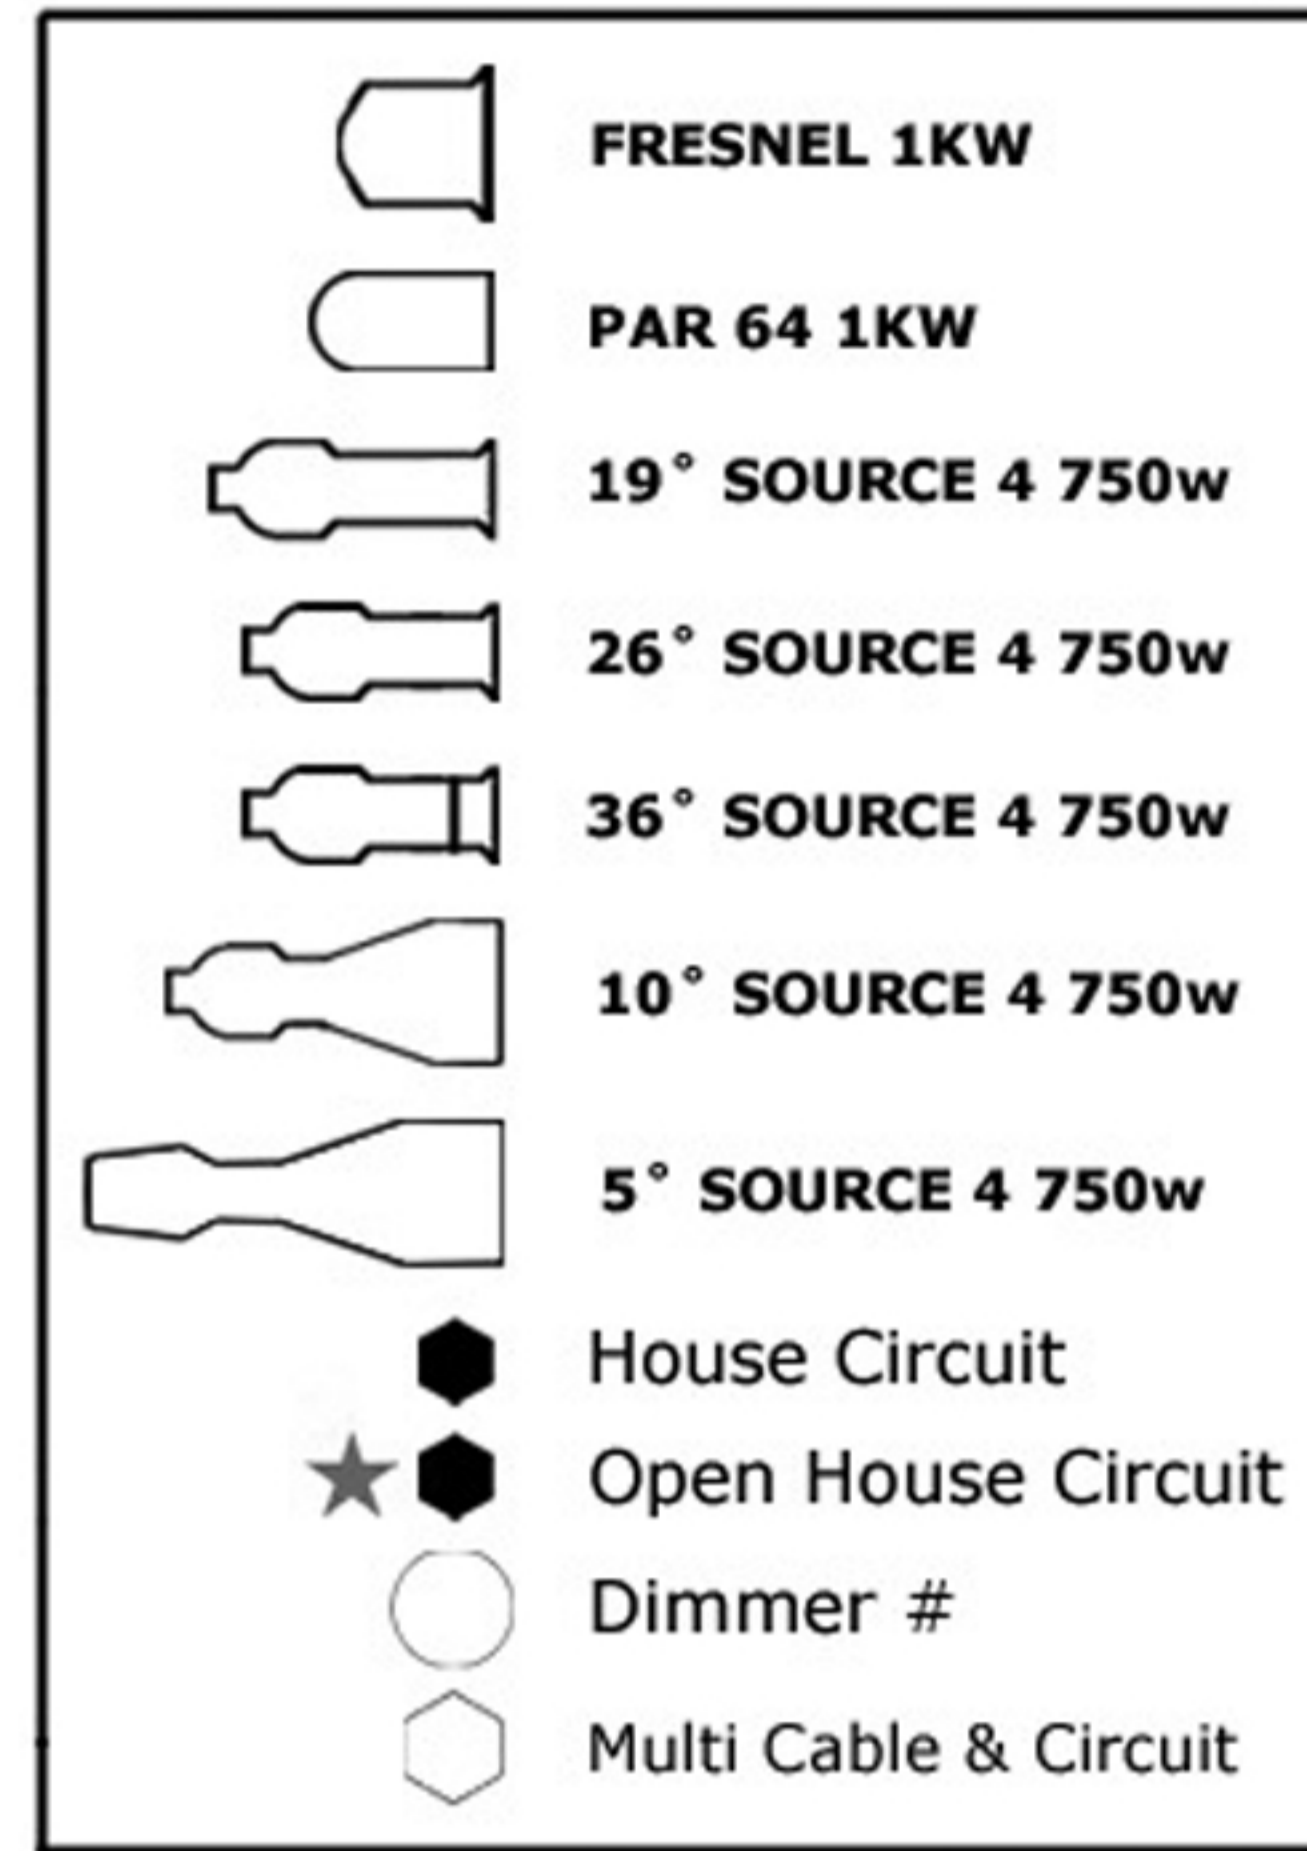

BOX BOOM - House Right

BOX BOOM - House Left

First Electric

96 Way CD80 2.4KW Dimmers - SR →  
Dimmers 80 through 96 are Houselights

ETC Expression 3 Console - SR  
Can be relocated to Front of House

SPRECKELS THEATRE

# Lighting Plot

REVISION NOTES:

PLATE:

5

REVISED: 4/23/07  
ORIGINAL DRAFT: 04/23/07

SCALE: 1/4" = 1'-0"